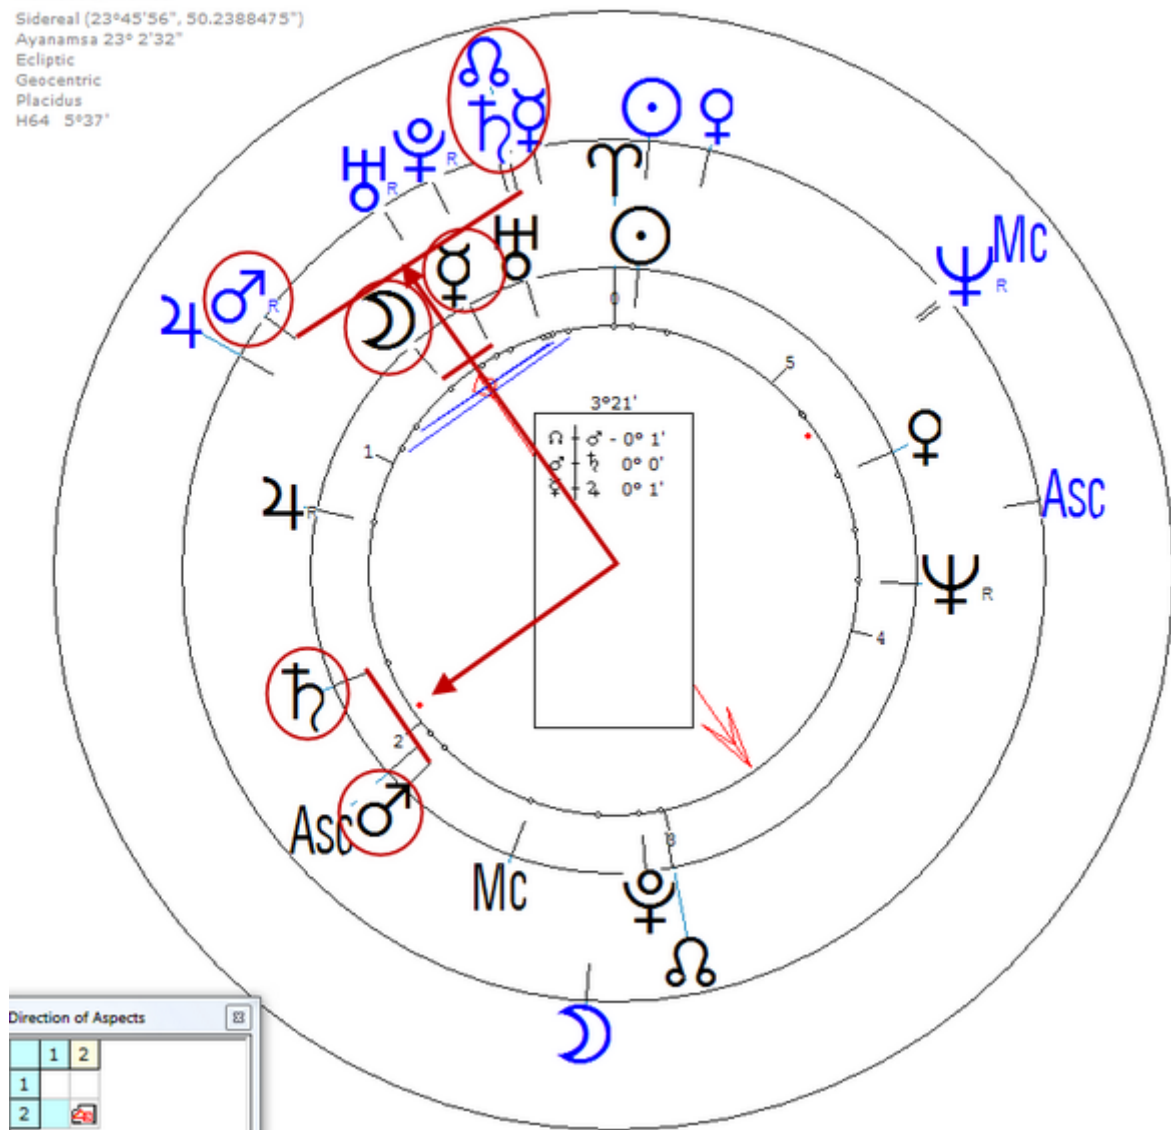

Matt, Jean-Marie von

29 May 1948 at 12:15 (= 12:15 PM)Mulhouse, France, 47n45, 7e20
French criminal.

<https://www.astro.com/astro-databank/Matt,_Jean-Marie_von>

He committed suicide on 11 or 12 March 2000 in Miami, Florida.

Solar Return (Harmonic 64)

Solar $\sigma/\hbar = \sigma_n/\hbar_n = \mathcal{D}_n/\mathcal{Y}_n$

Matt, Jean-Marie von

29 May 1948 Sat 12:15 (GMT+1) 47n45 7e20
Mulhouse, France

Sidereal (23°45'56", 50.2388475")

Ayanamsa 23° 2'32"

Ecliptic

Geocentric

Placidus

H64 5°37'